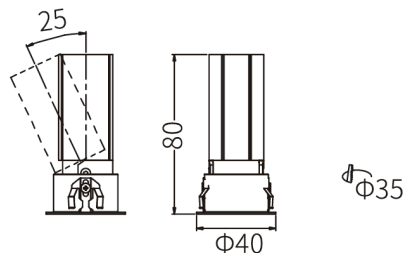

Single Line Diagram

SERNA ADJUSTABLE-35

Recessed

divinity lights

Address: Plot No-A-89, RIICO Industrial Area, Karoli, Bhiwadi, Rajasthan 301019.

www.divinitylights.com